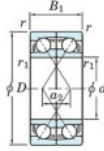

Deep groove ball bearing single row 7216-CDF-FY-JTEKT - 7216-CDF-FY-JTEKT

<https://www.123bearing.co.uk/bearing-housing/deep-groove-bearing/single-row/7216-cdf-fy-jtekt>

Boundary dimensions

Angular ball bearings Face to face (DF)

Bearing No.	Boundary dimensions(mm)					Basic load ratings(kN)		Fatigue load factor		Limiting speeds(min-1)
	d	D	B	r (mm)	r1 (mm)	Cr	Cor	Cu	f0	Grease lub.
7216CDF FY	80	140	52	2	-	189	155	9.4	14.7	5900

PRODUCT FEATURES

Brand	JTEKT
N° Ean13	3616060652478
Inside diameter	80 mm
Outside diameter	140 mm
Thickness	52 mm
Limiting speed	5900 rpm
Dynamic load	189 kN
Static load	155 kN
Packaging	1

contact@123bearing.co.uk