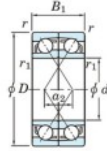

Deep groove ball bearing single row 7216-DF-FY-JTEKT - 7216-DF-FY-JTEKT

<https://www.123bearing.co.uk/bearing-housing/deep-groove-bearing/single-row/7216-df-fy-jtekt>

Boundary dimensions

Single ball bearings Face to face (DF)

Bearing No.	Boundary dimensions(mm)						Basic load ratings(kN)		Fatigue load limit(kN)	factor	Limiting speeds(min-1)
	d	D	B	r (min)	r1 (min)	Cr	Cor	Cor	f0	Grease lub.	
7216DF FY	80	140	52	2	-	173	143	8.25	-	4300	

PRODUCT FEATURES

Brand	JTEKT
N° Ean13	3616060652461
Inside diameter	80 mm
Outside diameter	140 mm
Thickness	52 mm
Limiting speed	4300 rpm
Dynamic load	173 kN
Static load	143 kN
Packaging	1

contact@123bearing.co.uk