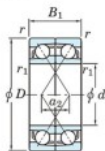

Deep groove ball bearing single row 7216-BDF-FY-JTEKT - 7216-BDF-FY-JTEKT

<https://www.123bearing.co.uk/bearing-housing/deep-groove-bearing/single-row/7216-bdf-fy-jtekt>

Boundary dimensions

Original ball bearings Face to face (DF)

Bearing No.	Boundary dimensions(mm)					Basic load ratings(kN)		Fatigue load limit(kN)	factor	Limiting speeds(min-1)
	d	D	B	r1(mm)	r1(mm)	C0r	C0r			
7216BDF FY	80	140	52	2	-	157	130	7.15	-	3200

PRODUCT FEATURES

Brand	JTEKT
N° Ean13	3616060652454
Inside diameter	80 mm
Inside diameter	3.15" inch
Outside diameter	140 mm
Outside diameter	5.512" inch
Thickness	52 mm
Thickness	2.047" inch
Limiting speed	3200 rpm
Dynamic load	157 kN
Static load	130 kN
Packaging	1