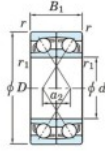

Deep groove ball bearing single row 7016-CDF-FY-JTEKT - 7016-CDF-FY-JTEKT

<https://www.123bearing.co.uk/bearing-housing/deep-groove-bearing/single-row/7016-cdf-fy-jtekt>

Boundary dimensions

Angular ball bearings Face to face (DF)

Bearing No.	Boundary dimensions(mm)					Basic load ratings(kN)		Fatigue load factor		Limiting speeds(min-1)
	d	D	B	r (mm)	r1 (mm)	Cr	C0r	Cu	f0	Grease lub.
7016CDF FY	80	125	44	1.1	-	119	111	6.2	15.7	6400

PRODUCT FEATURES

Brand	JTEKT
N° Ean13	3616060652430
Inside diameter	80 mm
Outside diameter	125 mm
Thickness	44 mm
Limiting speed	6400 rpm
Dynamic load	119 kN
Static load	111 kN
Packaging	1

contact@123bearing.co.uk