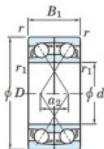

Deep groove ball bearing single row 7016-BDF-FY-JTEKT - 7016-BDF-FY-JTEKT

<https://www.123bearing.co.uk/bearing-housing/deep-groove-bearing/single-row/7016-bdf-fy-jtekt>

Boundary dimensions

Angular ball bearings Face to face (FF)

Bearing No.	Boundary dimensions (mm)					Basic load ratings (kN)		Fatigue load factor		Limiting speeds (min-1)
	d	D	B	r (mm)	r1 (mm)	Cr	Cor	Cu	f0	Grease Lub.
7016BDF FY	80	125	44	1.1	-	97.1	91.3	4.75	-	3500

PRODUCT FEATURES

Brand	JTEKT
N° Ean13	3616060652416
Inside diameter	80 mm
Outside diameter	125 mm
Thickness	44 mm
Limiting speed	3500 rpm
Dynamic load	97.1 kN
Static load	91.3 kN
Packaging	1

contact@123bearing.co.uk