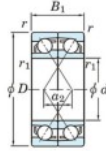

Deep groove ball bearing single row 7315-BDF-FY-JTEKT - 7315-BDF-FY-JTEKT

<https://www.123bearing.co.uk/bearing-housing/deep-groove-bearing/single-row/7315-bdf-fy-jtekt>

Boundary dimensions

Single ball bearings Face to face (FF)

Bearing No.	Boundary dimensions(mm)					Basic load ratings(kN)		Fatigue load factor		Limiting speeds(min-1)
	d	D	B	r1(min)	r1(max)	Cr	Cor	Ca	f0	Grease Lub.
7315BDF FY	75	160	74	2.1	-	239	178	10.7	-	3000

PRODUCT FEATURES

Brand	JTEKT
N° Ean13	3616060652331
Inside diameter	75 mm
Inside diameter	2.953" inch
Outside diameter	160 mm
Outside diameter	6.299" inch
Thickness	74 mm
Thickness	2.913" inch
Limiting speed	3000 rpm
Dynamic load	239 kN
Static load	178 kN
Packaging	1