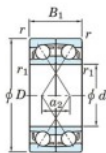

## Deep groove ball bearing single row 7215-CDF-FY-JTEKT - 7215-CDF-FY-JTEKT

<https://www.123bearing.co.uk/bearing-housing/deep-groove-bearing/single-row/7215-cdf-fy-jtekt>

Boundary dimensions

Widening bearings Face to face (FF)

Bearing No.	Boundary dimensions(mm)					Basic load ratings(kN)		Fatigue load factor		Limiting speeds(min-1)
	d	D	B	r1(min)	r1(max)	Cr	Cor	CU	FO	Grease lub.
7215CDF FY	75	130	50	1.5	-	175	141	8.95	14.6	6400

## PRODUCT FEATURES

Brand	JTEKT
N° Ean13	3616060652324
Inside diameter	75 mm
Outside diameter	130 mm
Thickness	50 mm
Limiting speed	6400 rpm
Dynamic load	175 kN
Static load	141 kN
Packaging	1

[contact@123bearing.co.uk](mailto:contact@123bearing.co.uk)