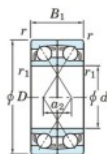

Deep groove ball bearing single row 7215-DF-FY-JTEKT - 7215-DF-FY-JTEKT

<https://www.123bearing.co.uk/bearing-housing/deep-groove-bearing/single-row/7215-df-fy-jtekt>

Boundary dimensions

Single ball bearings Face to face (DF)

Bearing No.	Boundary dimensions(mm)					Basic load ratings(kN)		Fatigue load limit(kN)	factor	Limiting speeds(min-1)
	d	D	B	r (min)	r1 (min)	Cr	C0r	C0r	f0	Grease lub.
7215DF FY	75	130	50	1.5	-	161	130	7.9	-	4600

PRODUCT FEATURES

Brand	JTEKT
N° Ean13	3616060652300
Inside diameter	75 mm
Inside diameter	2.953" inch
Outside diameter	130 mm
Outside diameter	5.118" inch
Thickness	50 mm
Thickness	1.969" inch
Limiting speed	4600 rpm
Dynamic load	161 kN
Static load	130 kN
Packaging	1