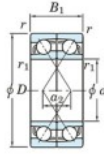

Deep groove ball bearing single row 7015-DF-JTEKT - 7015-DF-JTEKT

<https://www.123bearing.co.uk/bearing-housing/deep-groove-bearing/single-row/7015-df-jtekt>

Boundary dimensions

Single row bearings Face to face (DF)

Bearing No.	Boundary dimensions(mm)					Basic load ratings(kN)		Fatigue load factor		Limiting speeds(min-1)
	d	D	B	r1(min)	r2(min)	Cr	Cor	Cu	f0	Grease lub.
7015DF FY	75	115	40	1.1	-	88.6	83.4	4.5	-	5000

PRODUCT FEATURES

Brand	JTEKT
N° Ean13	3616060652270
Inside diameter	75 mm
Outside diameter	115 mm
Thickness	40 mm
Limiting speed	5000 rpm
Dynamic load	88 kN
Static load	83 kN
Packaging	1

contact@123bearing.co.uk