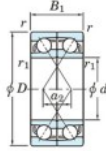

Deep groove ball bearing single row 7015-BDF-JTEKT - 7015-BDF-JTEKT

<https://www.123bearing.co.uk/bearing-housing/deep-groove-bearing/single-row/7015-bdf-jtekt>

Boundary dimensions

Single ball bearings Face to face (FF)

Bearing No.	Boundary dimensions(mm)					Basic load ratings(kN)		Fatigue load factor		Limiting speeds(min-1)
	d	D	B	r1(min)	r1(max)	Cr	Cor	C0	f0	Grease lub.
7015BDF FY	75	115	40	1.1	-	79.3	75.2	3.95	-	3800

PRODUCT FEATURES

Brand	JTEKT
N° Ean13	3616060652256
Inside diameter	75 mm
Outside diameter	115 mm
Thickness	40 mm
Limiting speed	3800 rpm
Dynamic load	79.3 kN
Static load	75.2 kN
Packaging	1

contact@123bearing.co.uk