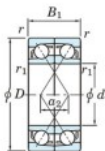

Deep groove ball bearing single row 7414-DF-FY-JTEKT - 7414-DF-FY-JTEKT

<https://www.123bearing.co.uk/bearing-housing/deep-groove-bearing/single-row/7414-df-fy-jtekt>

Boundary dimensions

Angular ball bearings Face to face (DF)

Bearing No.	Boundary dimensions(mm)					Basic load ratings(kN)		Fatigue load factor		Limiting speeds(min-1)
	d	D	B	r (mm)	r1 (mm)	Cr	Cor	Cu	f0	Grease lub.
7414DF FY	70	180	84	3	-	303	230	10.6	-	2700

PRODUCT FEATURES

Brand	JTEKT
N° Ean13	3616060652218
Inside diameter	70 mm
Inside diameter	2.756" inch
Outside diameter	180 mm
Outside diameter	7.087" inch
Thickness	84 mm
Thickness	3.307" inch
Limiting speed	2700 rpm
Dynamic load	303 kN
Static load	230 kN
Packaging	1