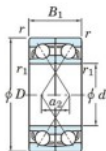

## Deep groove ball bearing single row 7414-BDF-FY-JTEKT - 7414-BDF-FY-JTEKT

<https://www.123bearing.co.uk/bearing-housing/deep-groove-bearing/single-row/7414-bdf-fy-jtekt>

Boundary dimensions

(Single row) bearings Face to face (FF)

Bearing No.	Boundary dimensions (mm)					Basic load ratings (kN)		Fatigue load limit (kN)	factor	Limiting speeds (min-1)
	d	D	B	r1 (min)	r1 (min)	C <sub>r</sub>	C <sub>0r</sub>	C <sub>u</sub>	F0	Grease lub.
7414BDF FY	70	180	84	3	-	301	237	10.9	-	2300

## PRODUCT FEATURES

Brand	JTEKT
N° Ean13	3616060652201
Inside diameter	70 mm
Outside diameter	180 mm
Thickness	84 mm
Limiting speed	2300 rpm
Dynamic load	301 kN
Static load	237 kN
Packaging	1

[contact@123bearing.co.uk](mailto:contact@123bearing.co.uk)