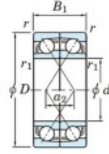

Deep groove ball bearing single row 7314-CDF-FY-JTEKT - 7314-CDF-FY-JTEKT

<https://www.123bearing.co.uk/bearing-housing/deep-groove-bearing/single-row/7314-cdf-fy-jtekt>

Boundary dimensions

Single ball bearings Face to face (FF)

Bearing No.	Boundary dimensions(mm)						Basic load ratings(kN)		Fatigue load limit(kN)	factor	Limiting speeds(min-1)
	d	D	B	r1(mm)	r2(mm)		Cr	Co*	C0	f0	Grease lub.
7314BDF FY	70	150	70	2.1	-		219	158	9.8	-	3200

PRODUCT FEATURES

Brand	JTEKT
N° Ean13	3616060652188
Inside diameter	70 mm
Outside diameter	150 mm
Thickness	70 mm
Limiting speed	3200 rpm
Dynamic load	219 kN
Static load	158 kN
Packaging	1

contact@123bearing.co.uk