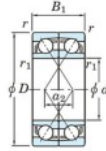

## Deep groove ball bearing single row 7214-BDF-FY-JTEKT - 7214-BDF-FY-JTEKT

<https://www.123bearing.co.uk/bearing-housing/deep-groove-bearing/single-row/7214-bdf-fy-jtekt>

Boundary dimensions

Single row bearings Face to face (FF)

Bearing No.	Boundary dimensions(mm)					Basic load ratings(kN)		Fatigue load limit(kN)	factor	Limiting speeds(min-1)
	d	D	B	r1(min)	r1(max)	C <sub>r</sub>	C <sub>0r</sub>	C <sub>u</sub>	f <sub>0</sub>	Grease lub.
7214BDF FY	70	125	48	1.5	-	128	101	5.9	-	3700

## PRODUCT FEATURES

Brand	JTEKT
N° Ean13	3616060652140
Inside diameter	70 mm
Outside diameter	125 mm
Thickness	48 mm
Limiting speed	3700 rpm
Dynamic load	128 kN
Static load	101 kN
Packaging	1

[contact@123bearing.co.uk](mailto:contact@123bearing.co.uk)