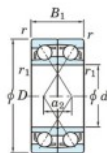

## Deep groove ball bearing single row 7014-DF-FY-JTEKT - 7014-DF-FY-JTEKT

<https://www.123bearing.co.uk/bearing-housing/deep-groove-bearing/single-row/7014-df-fy-jtekt>

Boundary dimensions

Single ball bearings Face to face (FF)

| Bearing No. | Boundary dimensions(mm) |     |    |         |          | Basic load ratings(kN) |      | Fatigue load limit(kN) | factor | Limiting speeds(min-1) |
|-------------|-------------------------|-----|----|---------|----------|------------------------|------|------------------------|--------|------------------------|
|             | d                       | D   | B  | r (min) | r1 (min) | Cr                     | C0r  | Grease lub.            |        |                        |
| 7014DF FY   | 70                      | 110 | 40 | 1.1     | -        | 86.7                   | 78.7 | 4.3                    | -      | 5300                   |

## PRODUCT FEATURES

|                  |               |
|------------------|---------------|
| Brand            | JTEKT         |
| N° Ean13         | 3616060652126 |
| Inside diameter  | 70 mm         |
| Outside diameter | 110 mm        |
| Thickness        | 40 mm         |
| Limiting speed   | 5300 rpm      |
| Dynamic load     | 86.7 kN       |
| Static load      | 78.7 kN       |
| Packaging        | 1             |