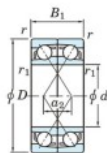

Deep groove ball bearing single row 7014-BDF-FY-JTEKT - 7014-BDF-FY-JTEKT

<https://www.123bearing.co.uk/bearing-housing/deep-groove-bearing/single-row/7014-bdf-fy-jtekt>

Boundary dimensions

40 mm ball bearings Face to face (FF)

Bearing No.	Boundary dimensions(mm)					Basic load ratings(kN)		Fatigue load limit(kN) C ₁₀	factor f0	Limiting speeds(min-1) Grease lub.
	d	D	B	r1(min)	r1(max)	Cr	C0r			
7014BDF FY	70	110	40	1.1	-	77.7	71.1	3.75	-	4000

PRODUCT FEATURES

Brand	JTEKT
N° Ean13	3616060652119
Inside diameter	70 mm
Inside diameter	2.756" inch
Outside diameter	110 mm
Outside diameter	4.331" inch
Thickness	40 mm
Thickness	1.575" inch
Limiting speed	4000 rpm
Dynamic load	77.7 kN
Static load	71.1 kN
Packaging	1