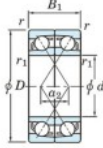

Deep groove ball bearing single row HAR-014-CDF-JTEKT - HAR-014-CDF-JTEKT

<https://www.123bearing.co.uk/bearing-housing/deep-groove-bearing/single-row/har-014-cdf-jtekt>

Boundary dimensions

Single row bearings Face to face (DF)

Bearing No.	Boundary dimensions(mm)				Basic load ratings(kN)		Fatigue load factor		Limiting speeds(min-1)	
	d	D	B	r (mm)	Cr	C0r	Cu	f0	Grease Lub.	
HAR014CDF	70	110	40	1.1	-	-	30.9	-	8.4	9800

PRODUCT FEATURES

Brand	JTEKT
N° Ean13	3616060652102
Inside diameter	70 mm
Outside diameter	110 mm
Thickness	40 mm
Limiting speed	9800 rpm
Static load	30.9 kN
Packaging	1

contact@123bearing.co.uk

02038 087 274

CRT4 de Lesquin 60 Rue Du Haut De Sainghin 59273 Fretin FRANCE