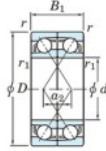

Deep groove ball bearing single row 7914-CDF-FY-JTEKT - 7914-CDF-FY-JTEKT

<https://www.123bearing.co.uk/bearing-housing/deep-groove-bearing/single-row/7914-cdf-fy-jtekt>

Boundary dimensions

Single ball bearings Face to face (FF)

Bearing No.	Boundary dimensions(mm)						Basic load ratings(kN)		Fatigue load factor		Limiting speeds(min-1) Grease lub.
	d	D	B	r1(min)	r1(max)	Cr	Cor	Cu	f0		
7914CDF FY	70	100	32	1	-	58.8	58	3.05	16.4	7800	

PRODUCT FEATURES

Brand	JTEKT
N° Ean13	3616060652096
Inside diameter	70 mm
Outside diameter	100 mm
Thickness	32 mm
Limiting speed	7800 rpm
Dynamic load	58.8 kN
Static load	58 kN
Packaging	1

contact@123bearing.co.uk