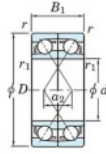

## Deep groove ball bearing single row 7413-BDF-FY-JTEKT - 7413-BDF-FY-JTEKT

<https://www.123bearing.co.uk/bearing-housing/deep-groove-bearing/single-row/7413-bdf-fy-jtekt>

Boundary dimensions

40 balls bearing Face to face (DF)

Bearing No.	Boundary dimensions(mm)					Basic load ratings(kN)		Fatigue load limit(kN)		factor f0	Limiting speeds(min-1) Grease lub.
	d	D	B	r (min)	r1 (min)	Cr	Cor	Cu			
7413BDF FY	65	160	74	2.1	-	262	194	12.7	-	-	2600

### PRODUCT FEATURES

Brand	JTEKT
N° Ean13	3616060652065
Inside diameter	65 mm
Outside diameter	160 mm
Thickness	74 mm
Limiting speed	2600 rpm
Dynamic load	262 kN
Static load	194 kN
Packaging	1

[contact@123bearing.co.uk](mailto:contact@123bearing.co.uk)