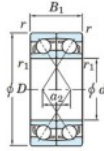

Deep groove ball bearing single row 7313-BDF-FY-JTEKT - 7313-BDF-FY-JTEKT

<https://www.123bearing.co.uk/bearing-housing/deep-groove-bearing/single-row/7313-bdf-fy-jtekt>

Boundary dimensions

(Angles ball bearings Face to face (DF))

Bearing No.	Boundary dimensions(mm)					Basic load ratings(kN)		Fatigue load factor		Limiting speeds(min-1)
	d	D	B	r1(min)	r1(max)	C _r	C _{0r}	C _u	f ₀	Grease lub.
7313BDF FY	65	140	66	2.1	-	195	139	8.9	-	3500

PRODUCT FEATURES

Brand	JTEKT
N° Ean13	3616060652034
Inside diameter	65 mm
Outside diameter	140 mm
Thickness	66 mm
Limiting speed	3500 rpm
Dynamic load	195 kN
Static load	139 kN
Packaging	1

contact@123bearing.co.uk