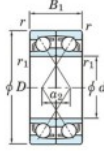

## Deep groove ball bearing single row 7213-CDF-FY-JTEKT - 7213-CDF-FY-JTEKT

<https://www.123bearing.co.uk/bearing-housing/deep-groove-bearing/single-row/7213-cdf-fy-jtekt>

Boundary dimensions

Single ball bearings Face to face (FF)

Bearing No.	Boundary dimensions(mm)					Basic load ratings(kN)		Fatigue load factor		Limiting speeds(min-1)
	d	D	B	r1(min)	r1(max)	Cr	Cor	C10	f0	Grease lub.
7213CDF FY	65	120	46	1.5	-	148	117	7.6	14.6	7100

## PRODUCT FEATURES

Brand	JTEKT
N° Ean13	3616060652027
Inside diameter	65 mm
Outside diameter	120 mm
Thickness	46 mm
Limiting speed	7100 rpm
Dynamic load	148 kN
Static load	117 kN
Packaging	1

[contact@123bearing.co.uk](mailto:contact@123bearing.co.uk)