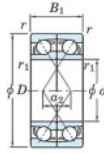

Deep groove ball bearing single row 7213-BDF-FY-JTEKT - 7213-BDF-FY-JTEKT

<https://www.123bearing.co.uk/bearing-housing/deep-groove-bearing/single-row/7213-bdf-fy-jtekt>

Boundary dimensions

Single row bearings Face to face (FF)

Bearing No.	Boundary dimensions(mm)					Basic load ratings(kN)		Fatigue load factor		Limiting speeds(min-1)
	d	D	B	r1(min)	r1(max)	Cr	Cor	Cu	F0	Grease lub.
7213BDF FY	65	120	46	1.5	-	124	98.7	5.8	-	3900

PRODUCT FEATURES

Brand	JTEKT
N° Ean13	3616060652003
Inside diameter	65 mm
Outside diameter	120 mm
Thickness	46 mm
Limiting speed	3900 rpm
Dynamic load	124 kN
Static load	98.7 kN
Packaging	1

contact@123bearing.co.uk