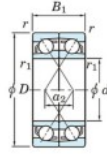

Deep groove ball bearing single row 7013-DF-FY-JTEKT - 7013-DF-FY-JTEKT

<https://www.123bearing.co.uk/bearing-housing/deep-groove-bearing/single-row/7013-df-fy-jtekt>

Boundary dimensions

Single row bearings Face to face (FF)

Bearing No.	Boundary dimensions(mm)					Basic load ratings(kN)		Fatigue load limit(kN)	factor	Limiting speeds(min-1)
	d	D	B	r1(min)	r2(min)	Cr	Cor	Cur	f0	Grease lub.
7013BDF FY	65	100	36	1.1	-	61.2	56.6	2.95	-	4300

PRODUCT FEATURES

Brand	JTEKT
N° Ean13	3616060651983
Inside diameter	65 mm
Outside diameter	100 mm
Thickness	36 mm
Limiting speed	5800 rpm
Dynamic load	68.3 kN
Static load	62.8 kN
Packaging	1

contact@123bearing.co.uk