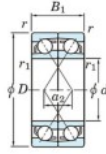

Deep groove ball bearing single row 7013-BDF-FY-JTEKT - 7013-BDF-FY-JTEKT

<https://www.123bearing.co.uk/bearing-housing/deep-groove-bearing/single-row/7013-bdf-fy-jtekt>

Boundary dimensions

Single row bearings Face to face (FF)

Bearing No.	Boundary dimensions(mm)					Basic load ratings(kN)		Fatigue load limit(kN)	factor	Limiting speeds(min-1)
	d	D	B	r1(min)	r1(max)	Cr	Cor	Cor	f0	Grease lub.
7013BDF FY	65	100	36	1.1	-	61.2	56.6	2.95	-	4300

PRODUCT FEATURES

Brand	JTEKT
N° Ean13	3616060651976
Inside diameter	65 mm
Inside diameter	2.559" inch
Outside diameter	100 mm
Outside diameter	3.937" inch
Thickness	36 mm
Thickness	1.417" inch
Limiting speed	4300 rpm
Dynamic load	61.2 kN
Static load	56.6 kN
Packaging	1