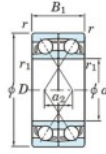

Deep groove ball bearing single row 7312-DF-FY-JTEKT - 7312-DF-FY-JTEKT

<https://www.123bearing.co.uk/bearing-housing/deep-groove-bearing/single-row/7312-df-fy-jtekt>

Boundary dimensions

Single row bearings Face to face (DF)

Bearing No.	Boundary dimensions (mm)					Basic load ratings (kN)		Fatigue load limit (kN) C ₁₀	factor f ₀	Limiting speeds (min ⁻¹) Grease lub.
	d	D	B	r1 (min)	r2 (min)	C _r	C _{0r}			
7312DF FY	60	130	62	2.1	-	188	131	9.15	-	5000

PRODUCT FEATURES

Brand	JTEKT
N° Ean13	3616060651907
Inside diameter	60 mm
Outside diameter	130 mm
Thickness	62 mm
Limiting speed	5000 rpm
Dynamic load	188 kN
Static load	131 kN
Packaging	1

contact@123bearing.co.uk