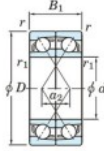

Deep groove ball bearing single row 7312-BDF-FY-JTEKT - 7312-BDF-FY-JTEKT

<https://www.123bearing.co.uk/bearing-housing/deep-groove-bearing/single-row/7312-bdf-fy-jtekt>

Boundary dimensions

Single row ball bearings Face to face (DF)

| Bearing No. | Boundary dimensions(mm) | | | | | Basic load ratings(kN) | | Fatigue load limit(kN) C ₁₀ | factor f ₀ | Limiting speeds(min-1) Grease lub. |
|-------------|-------------------------|-----|----|---------|---------|------------------------|-----------------|-------------------------------------------|--------------------------|---------------------------------------|
| | d | D | B | r1(min) | r1(max) | C _r | C _{0r} | | | |
| 7312BDF FY | 60 | 130 | 62 | 2.1 | - | 172 | 121 | 7.9 | - | 3700 |

PRODUCT FEATURES

| | |
|------------------|---------------|
| Brand | JTEKT |
| N° Ean13 | 3616060651891 |
| Inside diameter | 60 mm |
| Inside diameter | 2.362" inch |
| Outside diameter | 130 mm |
| Outside diameter | 5.118" inch |
| Thickness | 62 mm |
| Thickness | 2.441" inch |
| Limiting speed | 3700 rpm |
| Dynamic load | 172 kN |
| Static load | 121 kN |
| Packaging | 1 |