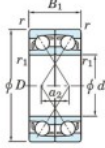

## Deep groove ball bearing single row 7212-CDF-FY-JTEKT - 7212-CDF-FY-JTEKT

<https://www.123bearing.co.uk/bearing-housing/deep-groove-bearing/single-row/7212-cdf-fy-jtekt>

Boundary dimensions

(Angular ball bearings Face to face (DF))

Bearing No.	Boundary dimensions(mm)					Basic load ratings(kN)		Fatigue load factor		Limiting speeds(min-1)
	d	D	B	r (mm)	r1 (mm)	Cr	C0r	Cu	f0	Grease Lub.
7212CDF FY	60	110	44	1.5	-	130	99	6.45	14.5	7500

### PRODUCT FEATURES

Brand	JTEKT
N° Ean13	3616060651884
Inside diameter	60 mm
Outside diameter	110 mm
Thickness	44 mm
Limiting speed	7500 rpm
Dynamic load	130 kN
Static load	99 kN
Packaging	1

[contact@123bearing.co.uk](mailto:contact@123bearing.co.uk)