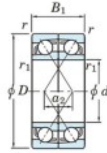

Deep groove ball bearing single row 7212-DF-FY-JTEKT - 7212-DF-FY-JTEKT

<https://www.123bearing.co.uk/bearing-housing/deep-groove-bearing/single-row/7212-df-fy-jtekt>

Boundary dimensions

4 Balls ball bearings Face to face (DF)

Bearing No.	Boundary dimensions(mm)					Basic load ratings(kN)		Fatigue load limit(kN)	factor	Limiting speeds(min-1)
	d	D	B	r1(mm)	r1(mm)	C _r	C _{0r}	C _u	f ₀	Grease lub.
7212DF FY	60	110	44	1.5	-	120	91.5	5.65	-	5500

PRODUCT FEATURES

Brand	JTEKT
N° Ean13	3616060651877
Inside diameter	60 mm
Outside diameter	110 mm
Thickness	44 mm
Limiting speed	5500 rpm
Dynamic load	120 kN
Static load	91.5 kN
Packaging	1

contact@123bearing.co.uk