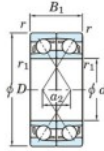

## Deep groove ball bearing single row 7212-BDF-FY-JTEKT - 7212-BDF-FY-JTEKT

<https://www.123bearing.co.uk/bearing-housing/deep-groove-bearing/single-row/7212-bdf-fy-jtekt>

Boundary dimensions

For single ball bearings Face to face (FF)

Bearing No.	Boundary dimensions(mm)					Basic load ratings(kN)		Fatigue	load	factor	Limiting
	d	D	B	r1(min)	r1(max)	Cr	Cor	limit(kN)	CU	FD	speeds(min-1)
7212BDF FY	60	110	44	1.5	-	108	83.3	4.9	-	-	4100

### PRODUCT FEATURES

Brand	JTEKT
N° Ean13	3616060651860
Inside diameter	60 mm
Outside diameter	110 mm
Thickness	44 mm
Limiting speed	4100 rpm
Dynamic load	108 kN
Static load	83.3 kN
Packaging	1

[contact@123bearing.co.uk](mailto:contact@123bearing.co.uk)