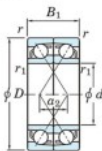

Deep groove ball bearing single row 7012-CDF-FY-JTEKT - 7012-CDF-FY-JTEKT

<https://www.123bearing.co.uk/bearing-housing/deep-groove-bearing/single-row/7012-cdf-fy-jtekt>

Boundary dimensions

Angular ball bearings Face to face (FF)

| Bearing No. | Boundary dimensions(mm) | | | | | Basic load ratings(kN) | | | | Fatigue load factor | Limiting speeds(min-1) |
|-------------|-------------------------|----|----|--------|---------|------------------------|------|-----|------|---------------------|------------------------|
| | d | D | B | r (mm) | r1 (mm) | Cr | C0r | Cu | P0 | | |
| 7012CDF FY | 60 | 95 | 36 | 1.1 | - | 71.2 | 61.3 | 3.5 | 15.7 | Grease Lub. | 8500 |

PRODUCT FEATURES

| | |
|------------------|---------------|
| Brand | JTEKT |
| N° Ean13 | 3616060651853 |
| Inside diameter | 60 mm |
| Outside diameter | 95 mm |
| Thickness | 36 mm |
| Limiting speed | 8500 rpm |
| Dynamic load | 71.2 kN |
| Static load | 61.3 kN |
| Packaging | 1 |