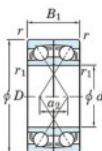

Deep groove ball bearing single row 7912-CDF-FY-JTEKT - 7912-CDF-FY-JTEKT

<https://www.123bearing.co.uk/bearing-housing/deep-groove-bearing/single-row/7912-cdf-fy-jtekt>

Boundary dimensions

Original ball bearings Face to face (DF)

Bearing No.	Boundary dimensions(mm)					Basic load ratings(kN)		Fatigue load factor		Limiting speeds(min-1)
	d	D	B	r (min)	r1 (min)	Cr	C0r	Du	f0	Grease lub.
7912CDF FY	60	85	26	1	-	47.2	43.6	2.35	16.3	9100

PRODUCT FEATURES

Brand	JTEKT
N° Ean13	3616060651815
Inside diameter	60 mm
Inside diameter	2.362" inch
Outside diameter	85 mm
Outside diameter	3.346" inch
Thickness	26 mm
Thickness	1.024" inch
Limiting speed	9100 rpm
Dynamic load	47.2 kN
Static load	43.6 kN
Packaging	1