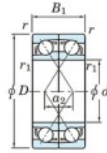

## Deep groove ball bearing single row 7411-BDF-FY-JTEKT - 7411-BDF-FY-JTEKT

<https://www.123bearing.co.uk/bearing-housing/deep-groove-bearing/single-row/7411-bdf-fy-jtekt>

Boundary dimensions

Single row bearings Face to face (FF)

Bearing No.	Boundary dimensions (mm)					Basic load ratings (kN)		Fatigue load limit (kN) C <sub>u</sub>	factor f <sub>0</sub>	Limiting speeds (min <sup>-1</sup> ) Grease lub.
	d	D	B	r (min)	r1 (min)	C <sub>r</sub>	C <sub>0r</sub>			
7411BDF FY	55	140	66	2.1	-	224	153	11	-	3000

### PRODUCT FEATURES

Brand	JTEKT
N° Ean13	3616060651785
Inside diameter	55 mm
Outside diameter	140 mm
Thickness	66 mm
Limiting speed	3000 rpm
Dynamic load	224 kN
Static load	153 kN
Packaging	1

[contact@123bearing.co.uk](mailto:contact@123bearing.co.uk)