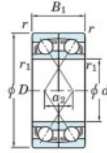

Deep groove ball bearing single row 7311-BDF-FY-JTEKT - 7311-BDF-FY-JTEKT

<https://www.123bearing.co.uk/bearing-housing/deep-groove-bearing/single-row/7311-bdf-fy-jtekt>

Boundary dimensions

Single row bearings Face to face (FF)

Bearing No.	Boundary dimensions(mm)					Basic load ratings(kN)		Fatigue load limit(kN) C ₁₀	factor f0	Limiting speeds(min-1) Grease lub.
	d	D	B	r (min)	r1 (min)	C _r	C _{0r}			
7311BDF FY	55	120	58	2	-	151	104	6.8	-	4000

PRODUCT FEATURES

Brand	JTEKT
N° Ean13	3616060651754
Inside diameter	55 mm
Inside diameter	2.165" inch
Outside diameter	120 mm
Outside diameter	4.724" inch
Thickness	58 mm
Thickness	2.283" inch
Limiting speed	4000 rpm
Dynamic load	151 kN
Static load	104 kN
Packaging	1