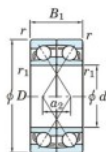

## Deep groove ball bearing single row 7211-DF-FY-JTEKT - 7211-DF-FY-JTEKT

<https://www.123bearing.co.uk/bearing-housing/deep-groove-bearing/single-row/7211-df-fy-jtekt>

Boundary dimensions

40° angle ball bearings Face to face (DF)

Bearing No.	Boundary dimensions(mm)					Basic load ratings(kN)		Fatigue load factor		Limiting speeds(min-1)
	d	D	B	r (mm)	r1 (mm)	Cr	Cor	Cu	f0	Grease lub.
7211DF FY	55	100	42	1.5	-	98.9	74.2	4.6	-	6100

## PRODUCT FEATURES

Brand	JTEKT
N° Ean13	3616060651730
Inside diameter	55 mm
Outside diameter	100 mm
Thickness	42 mm
Limiting speed	6100 rpm
Dynamic load	98.9 kN
Static load	74.2 kN
Packaging	1

[contact@123bearing.co.uk](mailto:contact@123bearing.co.uk)