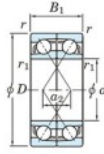

Deep groove ball bearing single row 7211-BDF-FY-JTEKT - 7211-BDF-FY-JTEKT

<https://www.123bearing.co.uk/bearing-housing/deep-groove-bearing/single-row/7211-bdf-fy-jtekt>

Boundary dimensions

For single row bearings Face to face (FF)

Bearing No.	Boundary dimensions(mm)					Basic load ratings(kN)		Fatigue load factor		Limiting speeds(min-1)
	d	D	B	r1(min)	r1(max)	Cr	Cor	Cu	f0	Grease Lub.
7211BDF FY	55	100	42	1.5	-	89.6	67.6	3.95	-	4600

PRODUCT FEATURES

Brand	JTEKT
N° Ean13	3616060651723
Inside diameter	55 mm
Outside diameter	100 mm
Thickness	42 mm
Limiting speed	4600 rpm
Dynamic load	89.6 kN
Static load	67.6 kN
Packaging	1

contact@123bearing.co.uk