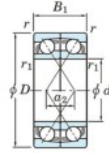

Deep groove ball bearing single row 7011-BDF-FY-JTEKT - 7011-BDF-FY-JTEKT

<https://www.123bearing.co.uk/bearing-housing/deep-groove-bearing/single-row/7011-bdf-fy-jtekt>

Boundary dimensions

Single ball bearings Face to face (FF)

Bearing No.	Boundary dimensions (mm)					Basic load ratings (kN)		Fatigue load limit (kN) C ₁₀	factor f ₀	Limiting speeds (min ⁻¹) Grease lub.
	d	D	B	r (min)	r1 (min)	C _r	C _{0r}			
7011BDF FY	55	90	36	1.1	-	56.7	47.5	2.55	-	5000

PRODUCT FEATURES

Brand	JTEKT
N° Ean13	3616060651693
Inside diameter	55 mm
Outside diameter	90 mm
Thickness	36 mm
Limiting speed	5000 rpm
Dynamic load	56.7 kN
Static load	47.5 kN
Packaging	1

contact@123bearing.co.uk