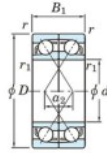

Deep groove ball bearing single row 7911-CDF-FY-JTEKT - 7911-CDF-FY-JTEKT

<https://www.123bearing.co.uk/bearing-housing/deep-groove-bearing/single-row/7911-cdf-fy-jtekt>

Boundary dimensions

Single ball bearings Face to face (FF)

Bearing No.	Boundary dimensions(mm)					Basic load ratings(kN)		Fatigue load limit(kN) C ₁₀	factor f ₀	Limiting speeds(min-1) Grease lub.
	d	D	B	r1(min)	r1(max)	C _r	C _{0r}			
7911CDF FY	55	80	26	1	-	40	37	1.95	16.3	10000

PRODUCT FEATURES

Brand	JTEKT
N° Ean13	3616060651679
Inside diameter	55 mm
Inside diameter	2.165" inch
Outside diameter	80 mm
Outside diameter	3.15" inch
Thickness	26 mm
Thickness	1.024" inch
Limiting speed	10000 rpm
Dynamic load	40 kN
Static load	37 kN
Packaging	1