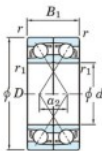

## Deep groove ball bearing single row 7410-DF-FY-JTEKT - 7410-DF-FY-JTEKT

<https://www.123bearing.co.uk/bearing-housing/deep-groove-bearing/single-row/7410-df-fy-jtekt>

Boundary dimensions

Angular ball bearings Face to face (DF)

Bearing No.	Boundary dimensions(mm)					Basic load ratings(kN)		Fatigue load factor		Limiting speeds(min-1)	
	d	D	B	r1(mm)	r2(mm)	Cr	Cor	Cu	f0	Grease	Lub.
7410DF FY	50	130	62	2.1	-	198	131	9.85	-	-	3800

## PRODUCT FEATURES

Brand	JTEKT
N° Ean13	3616060651655
Inside diameter	50 mm
Outside diameter	130 mm
Thickness	62 mm
Limiting speed	3800 rpm
Dynamic load	198 kN
Static load	131 kN
Packaging	1

[contact@123bearing.co.uk](mailto:contact@123bearing.co.uk)