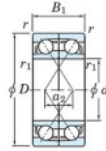

Deep groove ball bearing single row 7410-BDF-FY-JTEKT - 7410-BDF-FY-JTEKT

<https://www.123bearing.co.uk/bearing-housing/deep-groove-bearing/single-row/7410-bdf-fy-jtekt>

Boundary dimensions

Single ball bearings Face to face (FF)

Bearing No.	Boundary dimensions(mm)					Basic load ratings(kN)		Fatigue load factor		Limiting speeds(min-1)
	d	D	B	r1(min)	r1(max)	Cr	Cor	Cu	f0	Grease lub.
7410BDF FY	50	130	62	2.1	-	183	121	8.45	-	3300

PRODUCT FEATURES

Brand	JTEKT
N° Ean13	3616060651648
Inside diameter	50 mm
Outside diameter	130 mm
Thickness	62 mm
Limiting speed	3300 rpm
Dynamic load	183 kN
Static load	121 kN
Packaging	1

contact@123bearing.co.uk