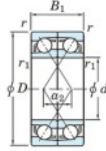

Deep groove ball bearing single row 7310-CDF-FY-JTEKT - 7310-CDF-FY-JTEKT

<https://www.123bearing.co.uk/bearing-housing/deep-groove-bearing/single-row/7310-cdf-fy-jtekt>

Boundary dimensions

Single ball bearings Face to face (FF)

Bearing No.	Boundary dimensions(mm)					Basic load ratings(kN)		Fatigue load factor		Limiting speeds(min-1)
	d	D	B	r1(min)	r1(max)	Cr	Cor	C0	F0	Grease lub
7310CDF FY	50	110	54	2	-	153	103	7.7	13.4	8000

PRODUCT FEATURES

Brand	JTEKT
N° Ean13	3616060651631
Inside diameter	50 mm
Outside diameter	110 mm
Thickness	54 mm
Limiting speed	8000 rpm
Dynamic load	153 kN
Static load	103 kN
Packaging	1

contact@123bearing.co.uk