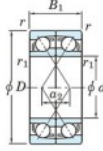

Deep groove ball bearing single row 7310-BDF-FY-JTEKT - 7310-BDF-FY-JTEKT

<https://www.123bearing.co.uk/bearing-housing/deep-groove-bearing/single-row/7310-bdf-fy-jtekt>

Boundary dimensions

Wide and bearings Face to face (FF)

Bearing No.	Boundary dimensions(mm)					Basic load ratings(kN)		Fatigue load factor		Limiting speeds(min-1)
	d	D	B	r1(min)	r1(max)	Cr	Cor	Cu	f0	Grease lub.
7310BDF FY	50	110	54	2	-	131	88.6	5.8	-	4400

PRODUCT FEATURES

Brand	JTEKT
N° Ean13	3616060651617
Inside diameter	50 mm
Outside diameter	110 mm
Thickness	54 mm
Limiting speed	4400 rpm
Dynamic load	131 kN
Static load	88.6 kN
Packaging	1

contact@123bearing.co.uk