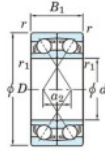

## Deep groove ball bearing single row 7210-BDF-FY-JTEKT - 7210-BDF-FY-JTEKT

<https://www.123bearing.co.uk/bearing-housing/deep-groove-bearing/single-row/7210-bdf-fy-jtekt>

Boundary dimensions

Angular ball bearings Face to face (FF)

Bearing No.	Boundary dimensions(mm)					Basic load ratings(kN)		Fatigue load factor		Limiting speeds(min-1)
	d	D	B	r (mm)	r1 (mm)	Cr	Cor	Cu	f0	Grease lub.
7210BDF FY	50	90	40	1.1	-	72.5	53.5	3.15	-	5100

## PRODUCT FEATURES

Brand	JTEKT
N° Ean13	3616060651587
Inside diameter	50 mm
Inside diameter	1.969" inch
Outside diameter	90 mm
Outside diameter	3.543" inch
Thickness	40 mm
Thickness	1.575" inch
Limiting speed	5100 rpm
Dynamic load	72.5 kN
Static load	53.5 kN
Packaging	1