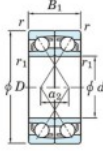

Deep groove ball bearing single row 7010-CDF-FY-JTEKT - 7010-CDF-FY-JTEKT

<https://www.123bearing.co.uk/bearing-housing/deep-groove-bearing/single-row/7010-cdf-fy-jtekt>

Boundary dimensions

Angular ball bearings Face to face (DF)

Bearing No.	Boundary dimensions(mm)					Basic load ratings(kN)		Fatigue load factor		Limiting speeds(min-1)
	d	D	B	r (mm)	r1 (mm)	Cr	Cor	Cu	f0	Grease lub.
7010CDFFY	50	80	32	1	-	52.7	43.9	2.5	15.7	10000

PRODUCT FEATURES

Brand	JTEKT
N° Ean13	3616060651570
Inside diameter	50 mm
Outside diameter	80 mm
Thickness	32 mm
Limiting speed	10000 rpm
Dynamic load	52.7 kN
Static load	43.9 kN
Packaging	1

contact@123bearing.co.uk