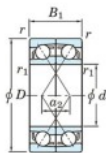

Deep groove ball bearing single row 7010-BDF-FY-JTEKT - 7010-BDF-FY-JTEKT

<https://www.123bearing.co.uk/bearing-housing/deep-groove-bearing/single-row/7010-bdf-fy-jtekt>

Boundary dimensions

Wider ball bearings Face to face (FF)

Bearing No.	Boundary dimensions(mm)						Basic load ratings(kN)		Fatigue load limit(kN)	factor	Limiting speeds(min-1)
	d	D	B	r1(min)	r1(max)	Cr	Cor	Grease lub.			
7010BDF FY	50	80	32	1	-	43.1	36.2	1.9	-	5500	

PRODUCT FEATURES

Brand	JTEKT
N° Ean13	3616060651556
Inside diameter	50 mm
Outside diameter	80 mm
Thickness	32 mm
Limiting speed	5500 rpm
Dynamic load	43.1 kN
Static load	36.2 kN
Packaging	1

contact@123bearing.co.uk