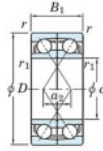

## Deep groove ball bearing single row 7409-BDF-FY-JTEKT - 7409-BDF-FY-JTEKT

<https://www.123bearing.co.uk/bearing-housing/deep-groove-bearing/single-row/7409-bdf-fy-jtekt>

Boundary dimensions

Single ball bearings Face to face (FF)

Bearing No.	Boundary dimensions(mm)					Basic load ratings(kN)		Fatigue load factor		Limiting speeds(min-1)
	d	D	B	r1(min)	r1(max)	Cr	Cor	Cu	f0	Grease Lub.
7409BDF FY	45	120	58	2	-	160	100	7.2	-	3600

## PRODUCT FEATURES

Brand	JTEKT
N° Ean13	3616060651501
Inside diameter	45 mm
Outside diameter	120 mm
Thickness	58 mm
Limiting speed	3600 rpm
Dynamic load	160 kN
Static load	100 kN
Packaging	1

[contact@123bearing.co.uk](mailto:contact@123bearing.co.uk)