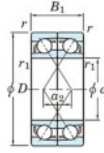

## Deep groove ball bearing single row 7008-CDF-FY-JTEKT - 7008-CDF-FY-JTEKT

<https://www.123bearing.co.uk/bearing-housing/deep-groove-bearing/single-row/7008-cdf-fy-jtekt>

Boundary dimensions

Angular ball bearings Face to face (DF)

Bearing No.	Boundary dimensions(mm)					Basic load ratings(kN)		Fatigue load factor		Limiting speeds(min-1)
	d	D	B	r1(min)	r1(max)	Cr	Cor	C0r	f0	Grease lub.
7008CDF FY	40	68	30	1	-	41.7	31.8	1.9	15.4	12000

### PRODUCT FEATURES

Brand	JTEKT
N° Ean13	3616060651495
Inside diameter	40 mm
Inside diameter	1.575" inch
Outside diameter	68 mm
Outside diameter	2.677" inch
Thickness	30 mm
Thickness	1.181" inch
Limiting speed	12000 rpm
Dynamic load	41.7 kN
Static load	31.8 kN
Packaging	1