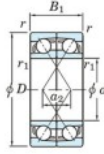

## Deep groove ball bearing single row 7008-DF-FY-JTEKT - 7008-DF-FY-JTEKT

<https://www.123bearing.co.uk/bearing-housing/deep-groove-bearing/single-row/7008-df-fy-jtekt>

Boundary dimensions

Angular contact bearings Face to face (DF)

Bearing No.	Boundary dimensions(mm)						Basic load ratings(kN)		Fatigue load factor		Limiting speeds(min-1)
	d	D	B	r1(min)	r1(max)	-	Cr	Cor	Cu	f0	Grease lub.
7008DF FY	40	68	30	1	-	-	38.1	29.2	1.65	-	8900

## PRODUCT FEATURES

Brand	JTEKT
N° Ean13	3616060651488
Inside diameter	40 mm
Inside diameter	1.575" inch
Outside diameter	68 mm
Outside diameter	2.677" inch
Thickness	30 mm
Thickness	1.181" inch
Limiting speed	8900 rpm
Dynamic load	38.1 kN
Static load	29.2 kN
Packaging	1