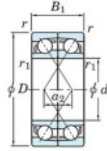

Deep groove ball bearing single row 7008-BDF-FY-JTEKT - 7008-BDF-FY-JTEKT

<https://www.123bearing.co.uk/bearing-housing/deep-groove-bearing/single-row/7008-bdf-fy-jtekt>

Boundary dimensions

Single ball bearings Face to face (FF)

Bearing No.	Boundary dimensions(mm)					Basic load ratings(kN)		Fatigue load factor		Limiting speeds(min-1)
	d	D	B	r1(min)	r1(max)	Cr	Cor	Cu	f0	Grease lub.
7008BDF FY	40	68	30	1	-	34.2	26.4	1.45	-	6600

PRODUCT FEATURES

Brand	JTEKT
N° Ean13	3616060651471
Inside diameter	40 mm
Outside diameter	68 mm
Thickness	30 mm
Limiting speed	6600 rpm
Dynamic load	34.2 kN
Static load	26.4 kN
Packaging	1

contact@123bearing.co.uk