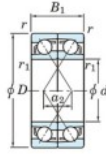

Deep groove ball bearing single row 7908-CDF-JTEKT - 7908-CDF-JTEKT

<https://www.123bearing.co.uk/bearing-housing/deep-groove-bearing/single-row/7908-cdf-jtekt>

Boundary dimensions

Single ball bearings Face to face (FF)

Bearing No.	Boundary dimensions(mm)					Basic load ratings(kN)		Fatigue load factor		Limiting speeds(min-1)
	d	D	B	r1(mm)	r1(mm)	Cr	Cor	f0	f0	Grease lub.
7908CDF FY	40	62	24	0.6	-	32	24.9	1.4	15.7	13000

PRODUCT FEATURES

Brand	JTEKT
N° Ean13	3616060651440
Inside diameter	40 mm
Outside diameter	62 mm
Thickness	24 mm
Limiting speed	13000 rpm
Dynamic load	32 kN
Static load	24.9 kN
Packaging	1

contact@123bearing.co.uk