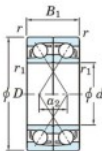

## Deep groove ball bearing single row 7407-BDF-FY-JTEKT - 7407-BDF-FY-JTEKT

<https://www.123bearing.co.uk/bearing-housing/deep-groove-bearing/single-row/7407-bdf-fy-jtekt>

Boundary dimensions

Original ball bearings Face to face (FF)

Bearing No.	Boundary dimensions(mm)					Basic load ratings(kN)		Fatigue load limit(kN)	factor f0	Limiting speeds(min-1)
	d	D	B	r1(min)	r1(max)	Cr	Cor			
7407BDF FY	35	100	50	1.5	-	114	68.6	4.9	-	4300

### PRODUCT FEATURES

Brand	JTEKT
N° Ean13	3616060651419
Inside diameter	35 mm
Outside diameter	100 mm
Thickness	50 mm
Limiting speed	4300 rpm
Dynamic load	114 kN
Static load	68.6 kN
Packaging	1

[contact@123bearing.co.uk](mailto:contact@123bearing.co.uk)